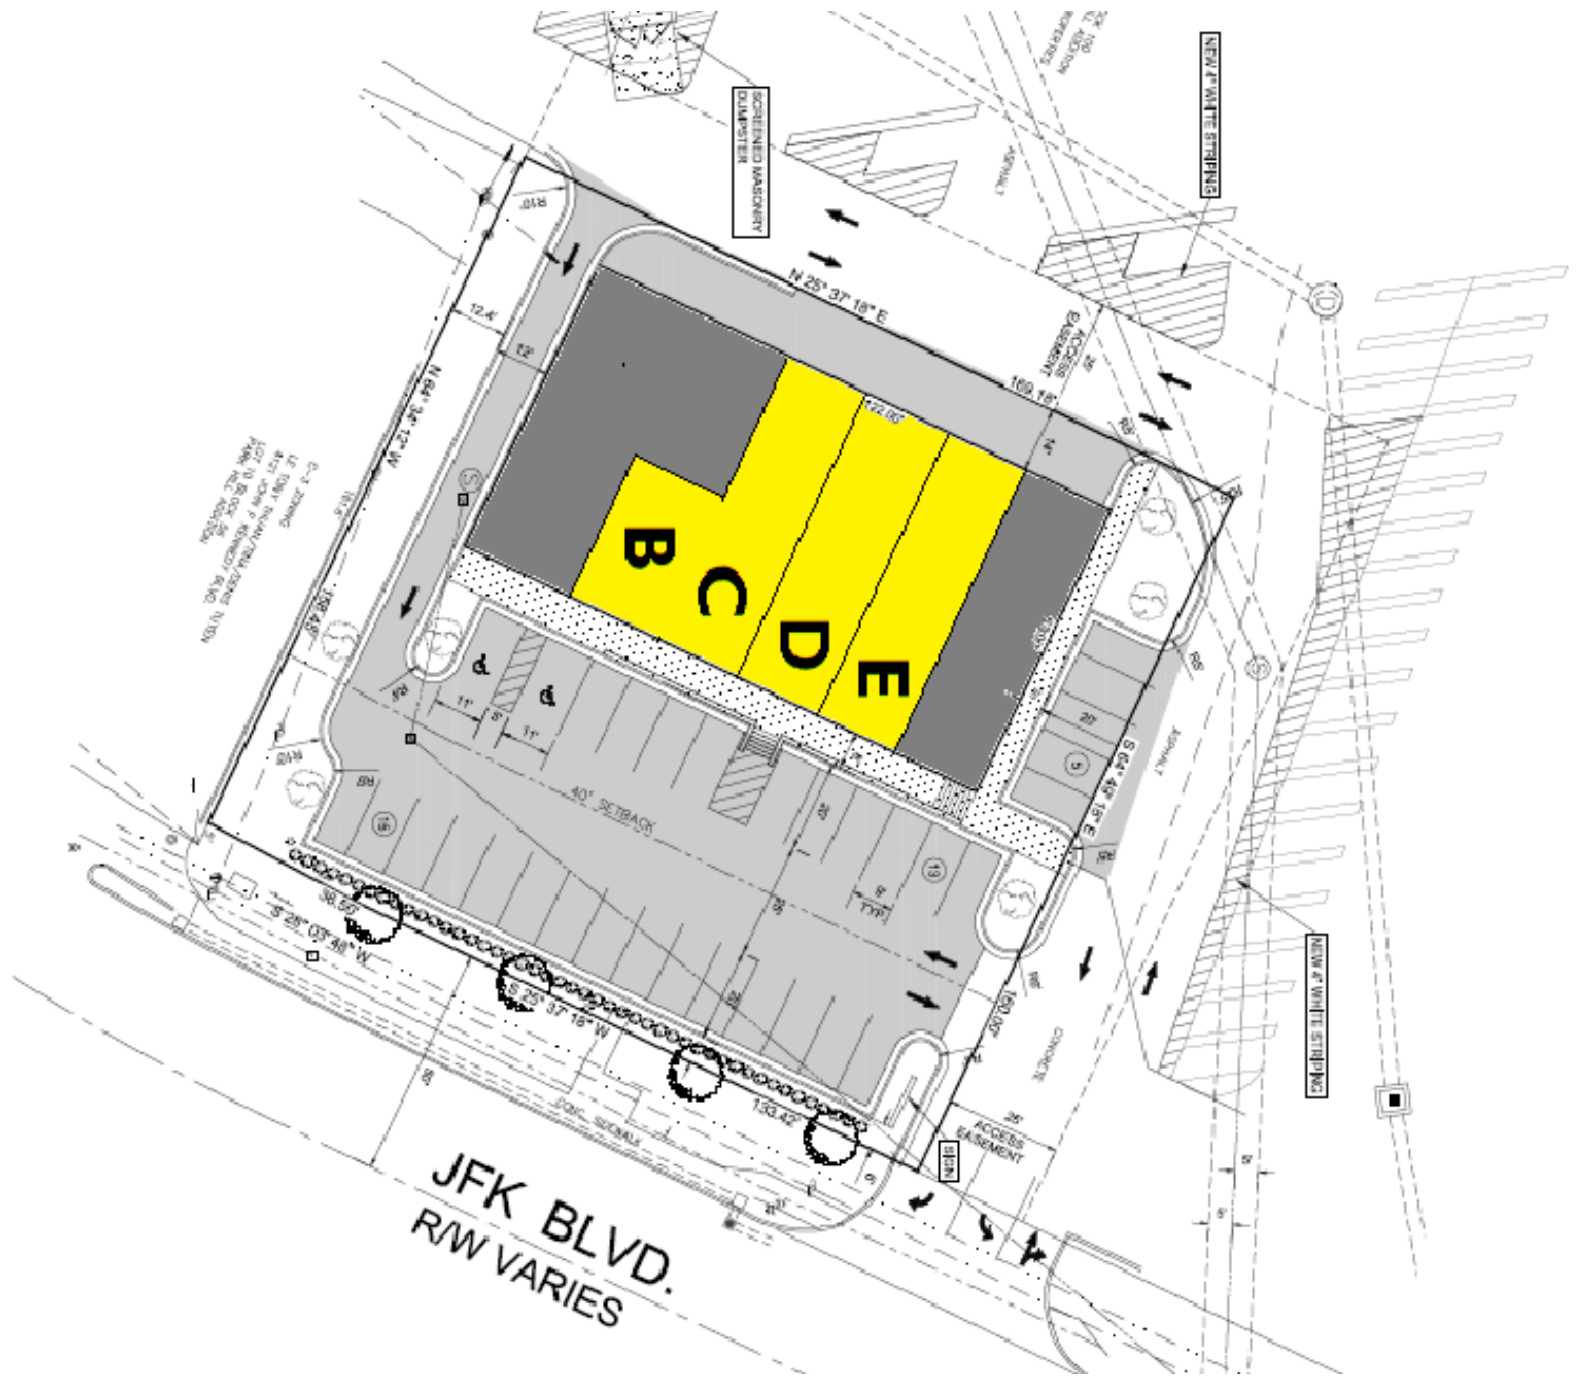

For Lease

LEASE

Park Hill Pointe

\$16.00/SF, NNN

4131 John F. Kennedy Blvd.
North Little Rock, AR 72116

Call - (501) 907-9070

New retail center with 5,850 SF remaining. Three 1,300 SF bays and one 1,950 SF bay available. Other tenants include Shipley's Donuts and Edward Jones. Ample parking in Park Hill Shopping District.

ON THE CORNER FROM THE
STREET TO THE INTERIOR OF THE
BUILDING THE DISTANCE IS 12'-0"
DIMENSION 1-1-12

SCREENED MASONRY
WALLPOSTER

NEW PRIVATE STAIRFLUG

NEW PRIVATE STAIRFLUG

JFK BLVD.
R/W VARIES

ACCESS
GARMENT

40' SETBACK

N 25° 37' 18" E

S 28° 07' 48" W

S 25° 37' 18" W

153.42'

S 64° 43' 17" E

N 84° 34' 12" W

169.78'

12'-4"

12'

172.00'

B

C

D

E

12'-0"